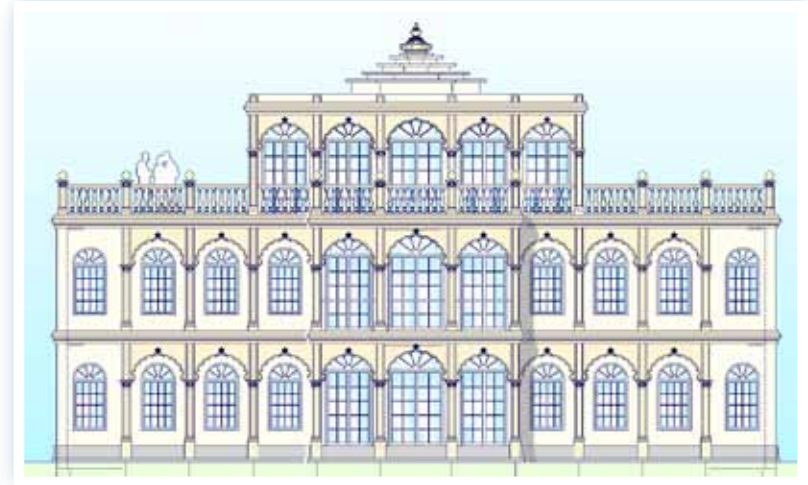

Single Family Vastu House

Variation of Type C22 with Glass Winter Garden in the West and with wide porch in the East

C22

East Elevation

West Elevation
with Glass Winter Garden

North Elevation

C30

Division of the Rooms