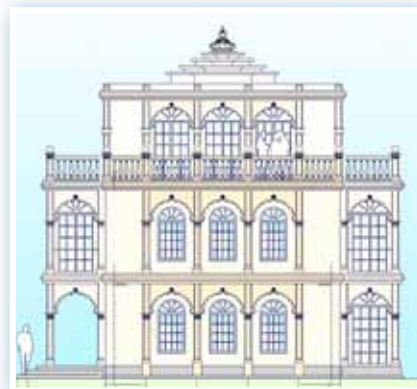

Single Family Vastu House

Variation of Type C22 with Glass Winter Garden in the West and with wide porch in the East

C22

East Elevation

West Elevation
with Glass Winter Garden

North Elevation

C30

Division of the Rooms

Vastu Peace Palace with large Director's Suite

GROSS AREA: 669 SQM (7200 SFT) with additional 312 SQM (3358 SFT) Veranda

- Exclusive Suite • Large Lounge
- Large Kitchen • Large Dining
- Ten Luxury Rooms with Baths
- Two Offices • Large Library
- Separate Meditation Room Men & Ladies