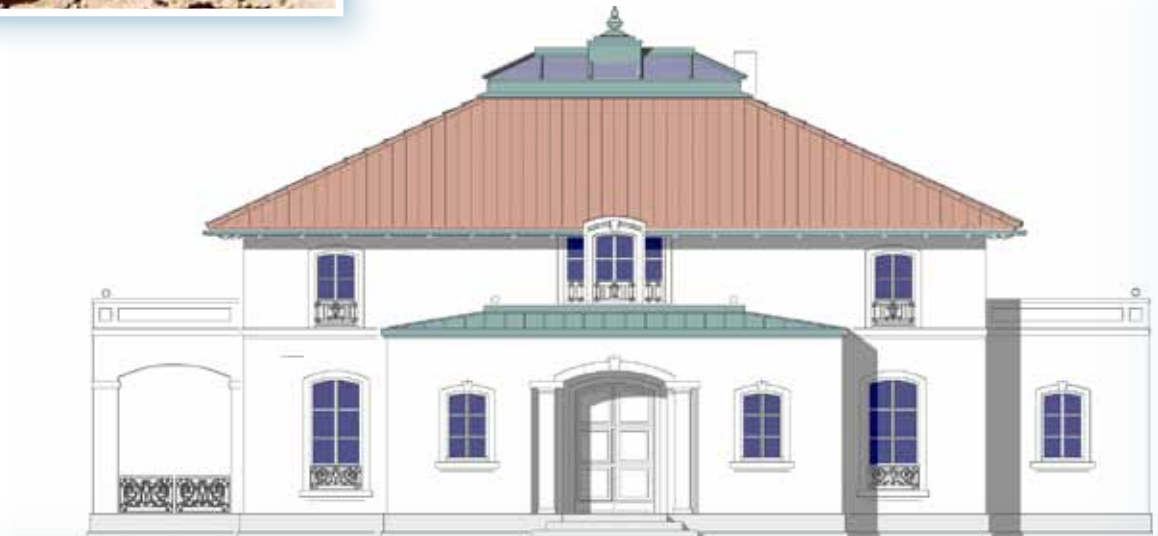

Family Vastu Mansion

AI4

GROSS AREA: 373 SQM(4012 SFT) with
additional 40 SQM(432 SFT) Veranda and Terraces

- Three Bedrooms • Two Bathrooms
- Meditation Room • Kitchen/Dining
- Large Living Room
- Housekeeper Apartment
- Library • Office & Archive
- Wellness Area • Laundry