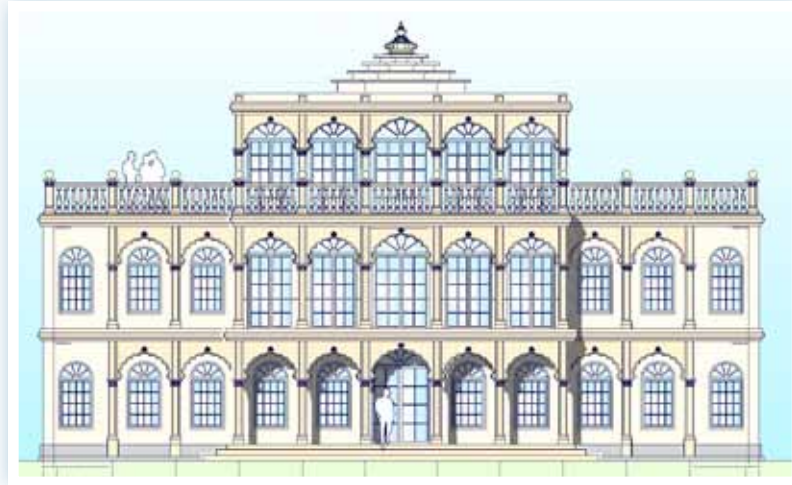

Single Family Vastu House

C22

GROSS AREA: 462 SQM (4972 SFT) with additional 118 SQM (1268 SFT) Veranda

- Three Large Suites
- Three Baths
- Kitchen
- Dining
- Library
- Three Offices
- Wellness-Room
- Meditation Room
- Penthouse with Roof Terraces
- Compatible with Master Builder System

Single Family Vastu House

Variation of Type C22 with Glass Winter Garden in the West and with wide porch in the East

C22

East Elevation

West Elevation
with Glass Winter Garden

North Elevation

C30

Division of the Rooms