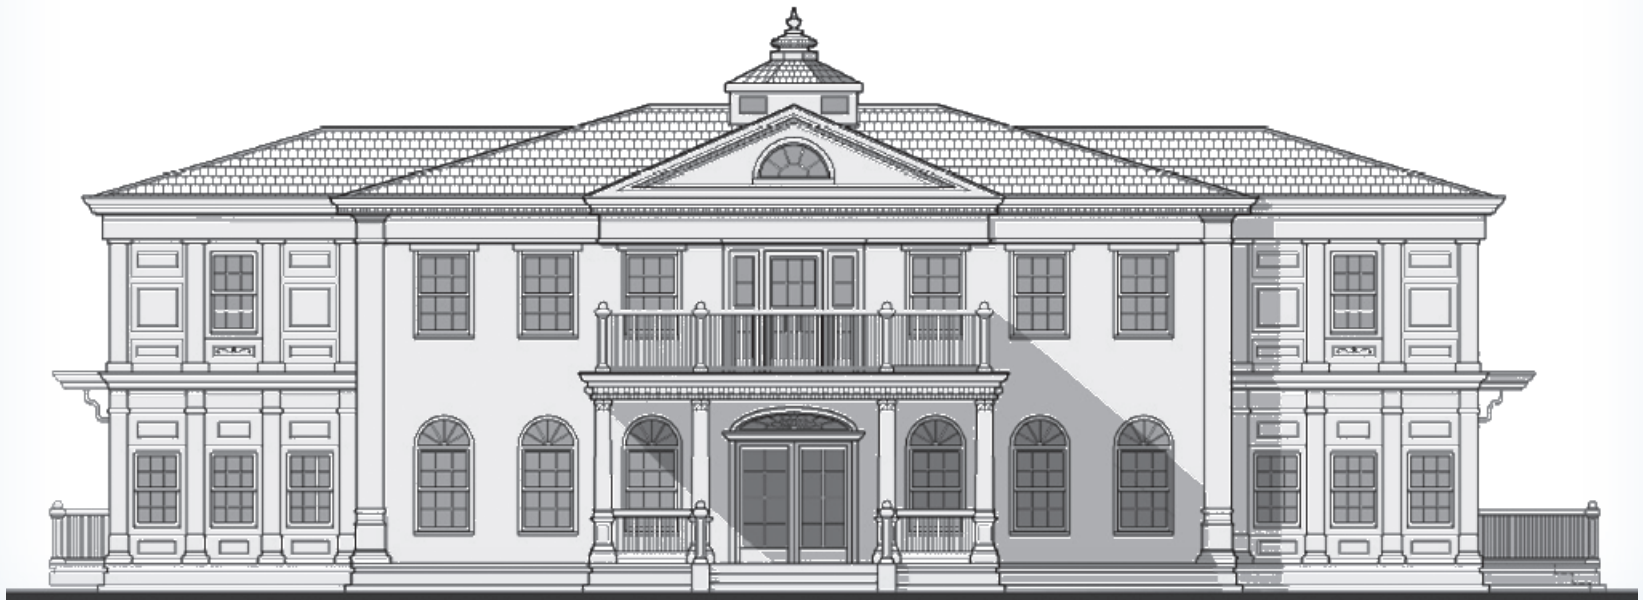

Single Family Vastu House

Variation with Roman Arches

E05V

Single Family Vastu House

Eo6

GROSS AREA: 414 SQM (4456 SFT)
with additional 38 SQM (409 SFT) Veranda

- Three Bedrooms • 4 1/2 Baths
- Master Suite • Guest Suite
- Kitchen/Dining • Home Office
- Living Room with high ceilings
- Leisure Room • Meditation Room